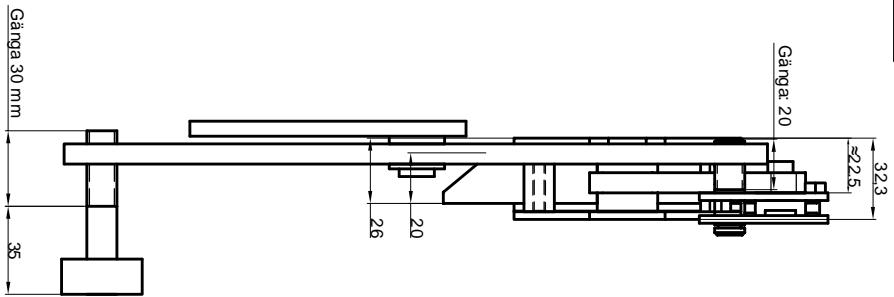

Kontakt: 220V / 2A VAC
 1, 2, Normally closed, Normalläge stuten
 3, 4, Normally opened, Normalläge öppen
 5, Earth, Jord

No.	Change	Change by	Date
1			
2			
3			

Designed by Love Hallgren		Checked by		Date 20/06/06		Note		Article No. 2300011	
						Måttskiss (höger) - LI-25 4643		Edition	
								1	
								Scale	
								1/1	